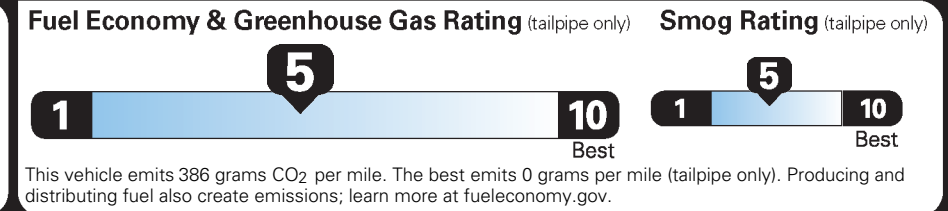

INCLUDED ON THIS VEHICLE

EQUIPMENT GROUP 300A

OPTIONAL EQUIPMENT/OTHER

2018 MODEL YEAR	695.00
ICED MOCHA METALLIC	NO CHARGE
NE SPECIAL EDITION DISC PKG	1,200.00
POWER MOONROOF	NO CHARGE
50 STATE EMISSIONS	NO CHARGE
MKZ CLIMATE PACKAGE	595.00
.REAR HEATED SEATS	
.HEATED STEERING WHEEL	
ALL-WEATHER FLOORMATS	120.00
FRONT LICENSE PLATE BRACKET	NO CHARGE

(MSRP)

PRICE INFORMATION

BASE PRICE	$42,060.00
TOTAL OPTIONS/OTHER	2,610.00
TOTAL VEHICLE & OPTIONS/OTHER DESTINATION & DELIVERY	44,670.00 925.00
TOTAL BEFORE DISCOUNTS	45,595.00
NE SPECIAL EDITION DISC	- 750.00
TOTAL SAVINGS	- 750.00

(MSRP)

RESIDENCY RESTRICTIONS APPLY TO DISCOUNTS/SAVINGS - BASED ON CUSTOMER ZIP CODE. SEE DEALER FOR DETAILS.

RAMP ONE			TOTAL MSRP $44,845.00
RA3K			
RAMP TWO	FINAL ASSEMBLY PLANT		This label is affixed pursuant to the Federal Automobile Information Disclosure Act. Gasoline, License, and Title Fees, State and Local taxes are not included. Dealer installed options or accessories are not included unless listed above.
	HERMOSILLO		
METHOD OF TRANSP.	ITEM #:	12-D912 0/T 2	
RAIL			JB021 N RD 2X 830 000207 02 02 18

EPA DOT Fuel Economy and Environment

Gasoline Vehicle

Fuel Economy

23 MPG
combined city/hwy

20 city

28 highway

4.3 gallons per 100 miles

Midsized Cars range from 14 to 136 MPG. The best vehicle rates 136 MPGe.

You spend $1,000 more in fuel costs over 5 years compared to the average new vehicle.

Annual fuel cost $1,550

Actual results will vary for many reasons, including driving conditions and how you drive and maintain your vehicle. The average new vehicle gets 27 MPG and costs $6,750 to fuel over 5 years. Cost estimates are based on 15,000 miles per year at $2.40 per gallon. MPGe is miles per gasoline gallon equivalent. Vehicle emissions are a significant cause of climate change and smog.

fueleconomy.gov

Calculate personalized estimates and compare vehicles

GOVERNMENT 5-STAR SAFETY RATINGS

Overall Vehicle Score ★★★★★

Based on the combined ratings of frontal, side and rollover. Should ONLY be compared to other vehicles of similar size and weight.

Frontal Crash ★★★★★

Based on the risk of injury in a frontal impact. Should ONLY be compared to other vehicles of similar size and weight.

Side Crash ★★★★★

Based on the risk of injury in a side impact.

Rollover ★★★★★

Based on the risk of rollover in a single-vehicle crash.

Star ratings range from 1 to 5 stars (★★★★★), with 5 being the highest. Source: National Highway Traffic Safety Administration (NHTSA). www.safercar.gov or 1-888-327-4236